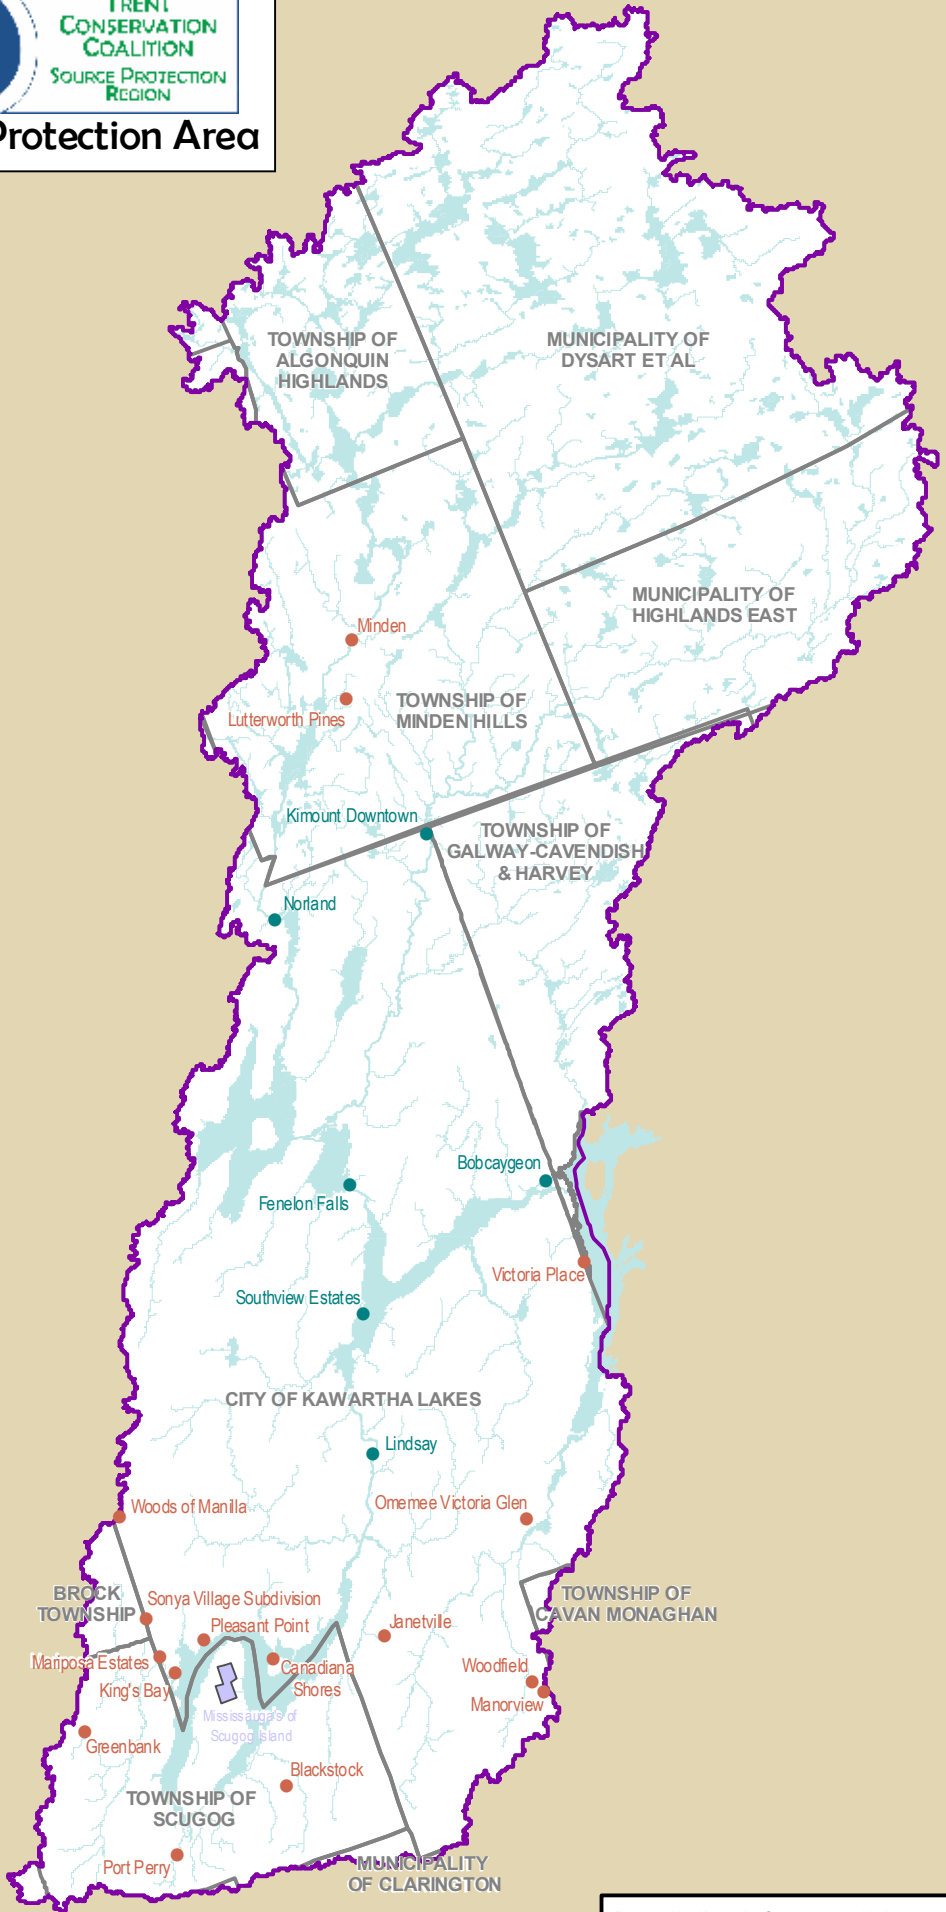

Kawartha-Haliburton Source Protection Area

**Trent Conservation Coalition
Source Protection Region**

Legend

- Municipal Wells
- Municipal Surface Intakes
- First Nation Community