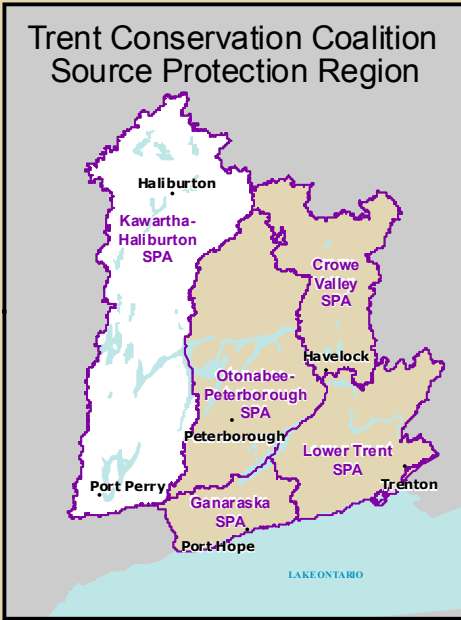

Kawartha-Haliburton Source Protection Area

**Trent Conservation Coalition
Source Protection Region**

Legend

- Municipal Wells
- Municipal Surface Intakes
- First Nation Community